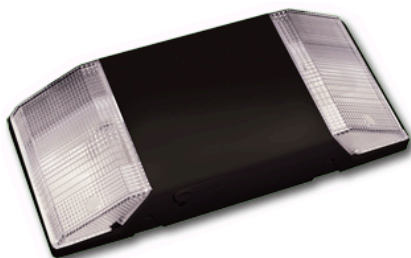

Decorative Emergency

Series R2

Features:

Compact economical unit, installs easy and has a low profile appearance.

Completely self-contained. Fully automatic operation.

Specifications:

- Completely self-contained.
- Fully automatic operation.
- Compact, low profile design in a neutral finish.
- Push to test switch.
- 6-Volt premium grade, pure lead, maintenance-free battery with 10-year expected life.
- Environmentally-coated, solid state charger.
- Automatic, low voltage disconnect (LVD).
- Universal transformer for 120 or 277 VAC.
- Injection molded, V-O flame retardant, high impact, thermoplastic housing.
- Charge rate/power on LED indicator light.
- Listed for damp locations.

Ordering Information:

Series	Color	Power Cord	Emergency Operation	Voltage Input	Lamp Wattage	Battery Voltage	Damp Location
R2	B = Black Blank = White	C = Cord	90 min.	120v/277v	2x5.4w	6 Volt	Yes

Example: XT-B-C (Black Unit w/ Cord)