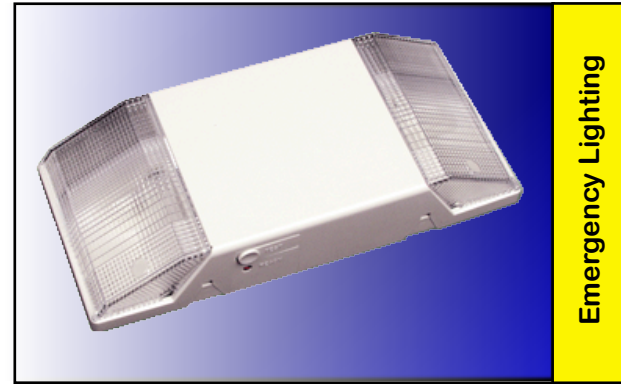

Decorative Emergency

Series R2

Features:

Compact economical unit, installs easy and has a low profile appearance.

Completely self-contained. Fully automatic operation.

Specifications:

- Completely self-contained.
- Fully automatic operation.
- Compact, low profile design in a neutral finish.
- Push to test switch.
- 6-Volt premium grade, pure lead, maintenance-free battery with 10-year expected life.
- Environmentally-coated, solid state charger.
- Automatic, low voltage disconnect (LVD).
- Universal transformer for 120 or 277 VAC.
- Injection molded, V-O flame retardant, high impact, thermoplastic housing.
- Charge rate/power on LED indicator light.
- Listed for damp locations.

Ordering Information:

Series	Color	Power Cord	Emergency Operation	Voltage Input	Lamp Wattage	Battery Voltage	Damp Location
R2	B = Black Blank = White	C = Cord	90 min.	120v/277v	2x5.4w	6 Volt	Yes

Example: XT-B-C (Black Unit w/ Cord)