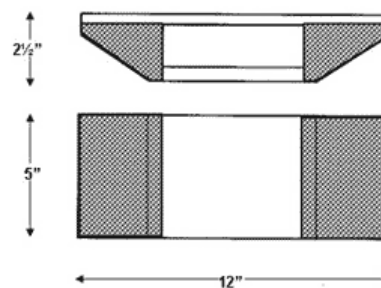

Ordering Information:

Series	Color	Power Cord	Emergency Operation	Voltage Input	Lamp Wattage	Battery Voltage	Damp Location
R2	B = Black Blank = White	C = Cord	90 min.	120v/277v	2x5.4w	6 Volt	Yes

Example: XT-B-C (Black Unit w/ Cord)