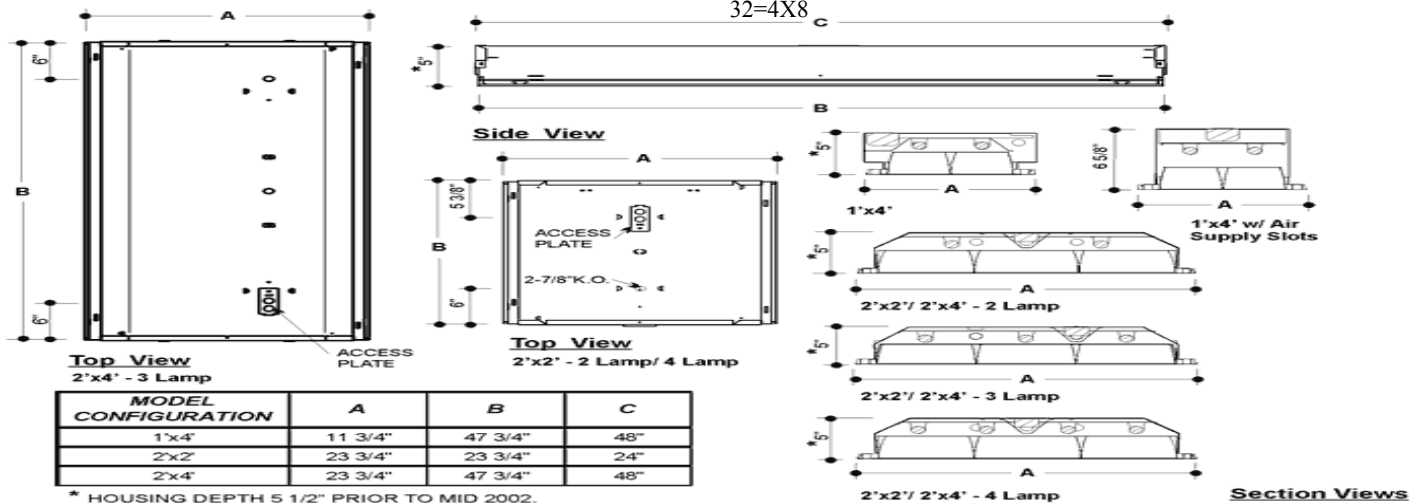

Fluorescent Lighting

Construction

Die formed, code gauge painted white cold rolled steel housing. Die formed, cold rolled steel reveal. Precision formed, anodized semi-specular aluminum louver. Standard nominal 3" deep cell louvers are 2 13/16" deep and are manufactured using interlocked construction and mitred corners. Wiring access plate or knockouts are provided on back of housing, for flexible conduit attachment. Ballast cover snaps into place eliminating the need for tools when accessing the ballast. A protective film or bag is provided to protect the louver and fixture from construction dust. Louver hinges from either side using die formed steel T-hinges. Latches use a positive locking cam action and come with matching finish.

Ordering Information

Series	Dimensions	LampQty.	Lamp Wattage	Voltage	Cell Configuration	Ballast Options	Dimming Options	Lamp Options
DPR	14=1x4	2	17	120	(1x4)	BB=Battery Backup	AD7=Advance	LI30=3000k
	22=2x2	3	28	277	8-1x8	(1 lamp 500 lumens)	Mark 7	LI35=3500k
	24=2x4	4	32	UNV	16=2x8	DS=Dual Switching	AD10=Advance	LI41=4100k
			32U (2x2)	(120-277)	(2x2)		Mark10	LI50=5000k
			32		9=3x3		LDE=Lutron	
			FP21		12=3x4		Eco10	
			FP28		16=4x4		LDH=Lutron	
			FP23		(2X4)		Hi-Lume	
			FP54		18=3X6			
					24=3X8			
				24/4=4X6				
				32=4X8				

Dimensions

300-308 Vine Street, NW, Washington, DC 20012
 Office: (202) 882-5181
 Fax: (202) 882-5182

Type:
 Cat. #:
 Project: