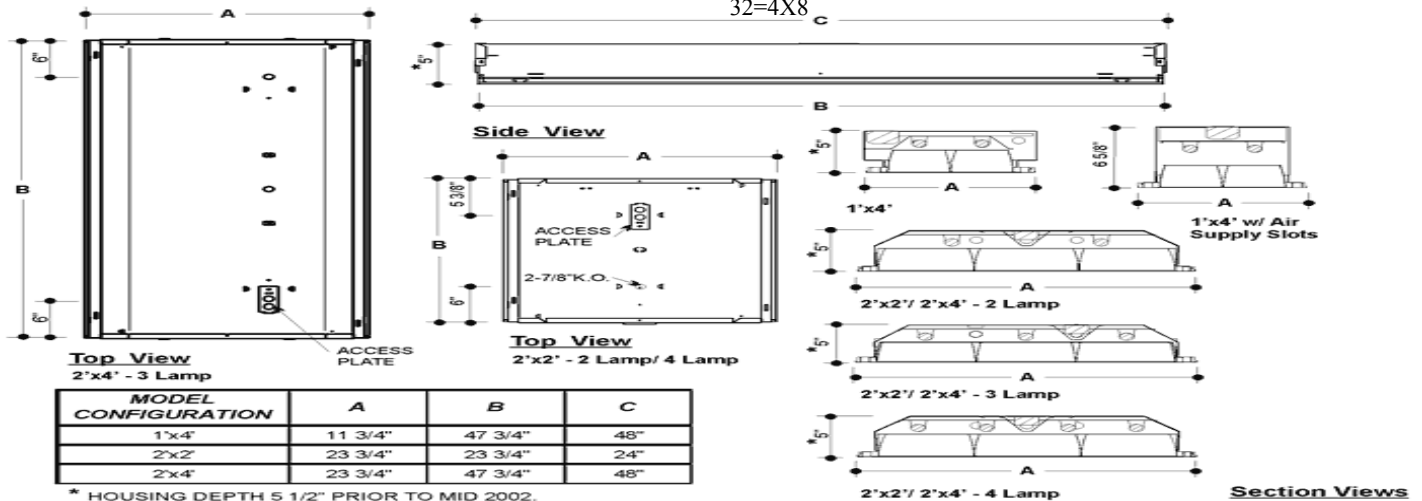

Dimensions

300-308 Vine Street, NW, Washington, DC 20012
Office: (202) 882-5181
Fax: (202) 882-5182

Type:
Cat. #:
Project: