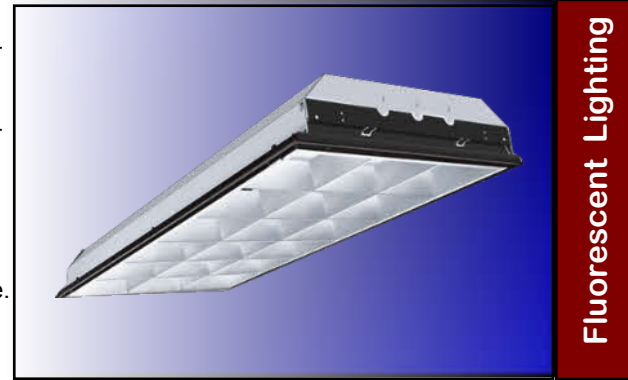

Series DPR

Recessed Parabolic

Application

Mid level, specification grade, recessed, high performance, lay-in deep cell parabolic T-Bar troffer designed for maximum efficiency and visual comfort. Available in 2'x2', 2'x4', and 1'x4' configurations. Accommodates mounting into low ceiling plenums. Static fixtures are standard: air supply and heat removal functions are available as options.

Features

- Louver manufactured from low ridescant semi-specular anodized aluminum.
- Shallow design.
- Black reveal provides gap free floating louver appearance. Hinges from either side.
- Die formed steel T-Hinges. Access plate for quick wiring.
- Positive locking cam action latches.
- Air functions - choice of static, air supply or heat removal
- Optional louver finishes in gold and white.
- Various cell configurations available
- Integral earthquake clips
- UL labeled for damp location

Fluorescent Lighting

Construction

Die formed, code gauge painted white cold rolled steel housing. Die formed, cold rolled steel reveal. Precision formed, anodized semi-specular aluminum louver. Standard nominal 3" deep cell louvers are 2 13/16" deep and are manufactured using interlocked construction and mitred corners. Wiring access plate or knockouts are provided on back of housing, for flexible conduit attachment. Ballast cover snaps into place eliminating the need for tools when accessing the ballast. A protective film or bag is provided to protect the louver and fixture from construction dust. Louver hinges from either side using die formed steel T-hinges. Latches use a positive locking cam action and come with matching finish.